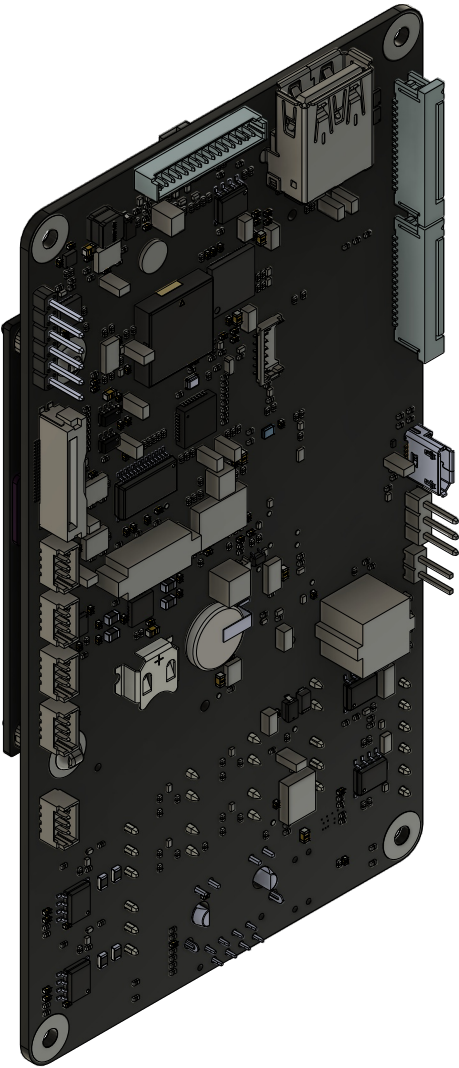

Scale 1:1 Units: Inch

Dept.	Technical reference	Created by BluBOX Security, Inc. 8/17/2024	Approved by	
		Document type	Document status	
		Title AIC-1 Core	DWG No.	
		Rev. 2	Date of issue	Sheet 1/3

Dept.	Technical reference	Created by BluBOX Security, Inc. 8/17/2024	Approved by	
		Document type	Document status	
		Title AIC-1 Core SOM Module	DWG No.	
		Rev. 2	Date of issue	Sheet 2/3

Dept.	Technical reference	Created by BluBOX Security, Inc. 8/17/2024	Approved by	
		Document type	Document status	
		Title AIC-1 Core SOM Module + Heatsink	DWG No.	
		Rev. 2	Date of issue	Sheet 3/3