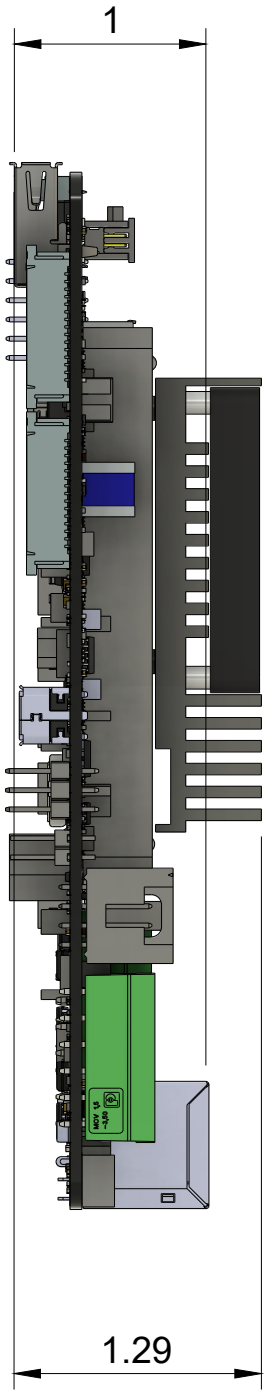

Scale 1:1 Units: Inch

Dept.	Technical reference	Created by BluBOX Security, Inc. 8/17/2024	Approved by	
		Document type	Document status	
		Title AIC-1 Core	DWG No.	
		Rev. 2	Date of issue	Sheet 1/3

Dept.	Technical reference	Created by BluBOX Security, Inc. 8/17/2024	Approved by	
		Document type	Document status	
		Title AIC-1 Core SOM Module	DWG No.	
		Rev. 2	Date of issue	Sheet 2/3

Dept.	Technical reference	Created by BluBOX Security, Inc. 8/17/2024	Approved by	
		Document type	Document status	
		Title AIC-1 Core SOM Module + Heatsink	DWG No.	
		Rev. 2	Date of issue	Sheet 3/3