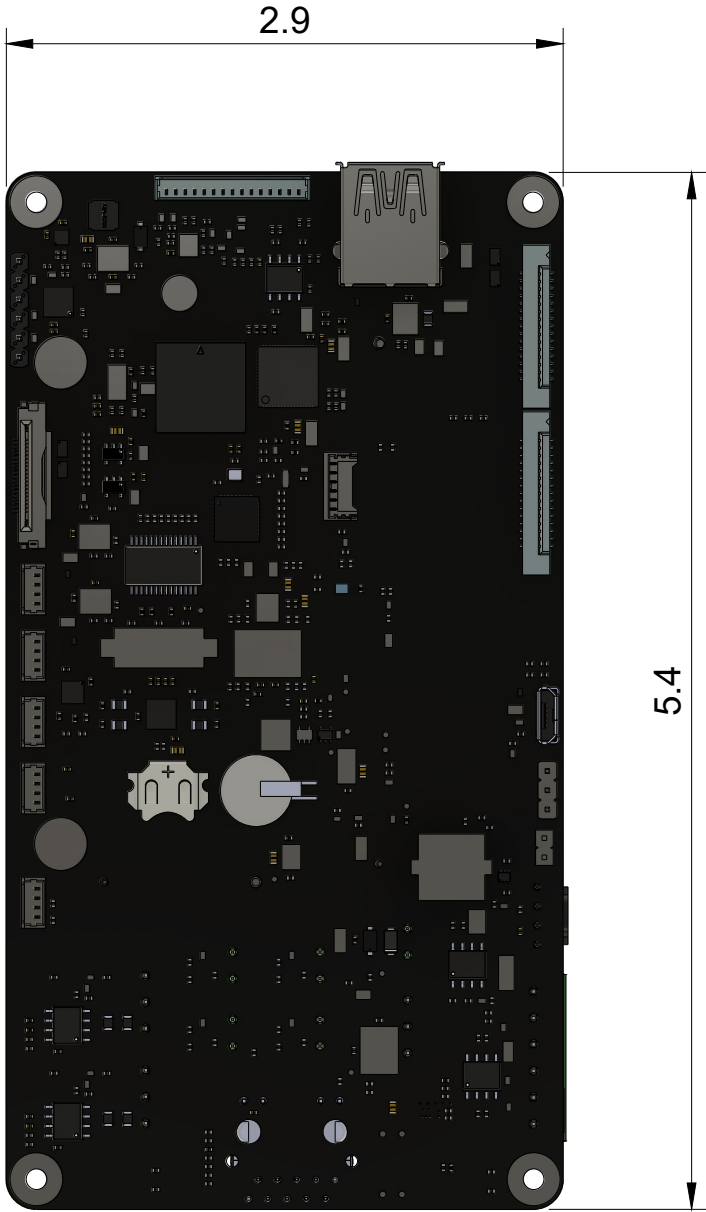

Scale 1:1 Units: Inch

Dept.	Technical reference	Created by BluBOX Security, Inc. 8/17/2024	Approved by	
		Document type	Document status	
		Title AIC-1 Core	DWG No.	
		Rev. 2	Date of issue	Sheet 1/3

Dept.	Technical reference	Created by BluBOX Security, Inc. 8/17/2024	Approved by	
		Document type	Document status	
		Title AIC-1 Core SOM Module	DWG No.	
		Rev. 2	Date of issue	Sheet 2/3

Dept.	Technical reference	Created by BluBOX Security, Inc. 8/17/2024	Approved by	
		Document type	Document status	
		Title AIC-1 Core SOM Module + Heatsink	DWG No.	
		Rev. 2	Date of issue	Sheet 3/3