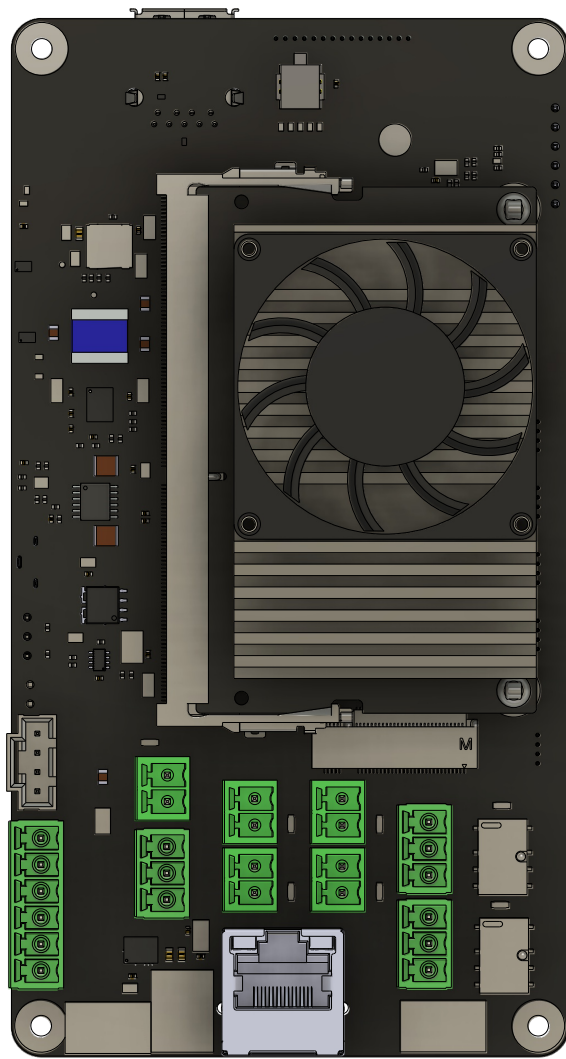

Scale 1:1 Units: Inch

Dept.	Technical reference	Created by BluBOX Security, Inc. 8/17/2024	Approved by	
		Document type	Document status	
		Title AIC-1 Core	DWG No.	
		Rev. 2	Date of issue	Sheet 1/3

Dept.	Technical reference	Created by BluBOX Security, Inc. 8/17/2024	Approved by	
		Document type	Document status	
		Title AIC-1 Core SOM Module	DWG No.	
		Rev. 2	Date of issue	Sheet 2/3

Dept.	Technical reference	Created by BluBOX Security, Inc. 8/17/2024	Approved by	
		Document type	Document status	
		Title AIC-1 Core SOM Module + Heatsink	DWG No.	
		Rev. 2	Date of issue	Sheet 3/3