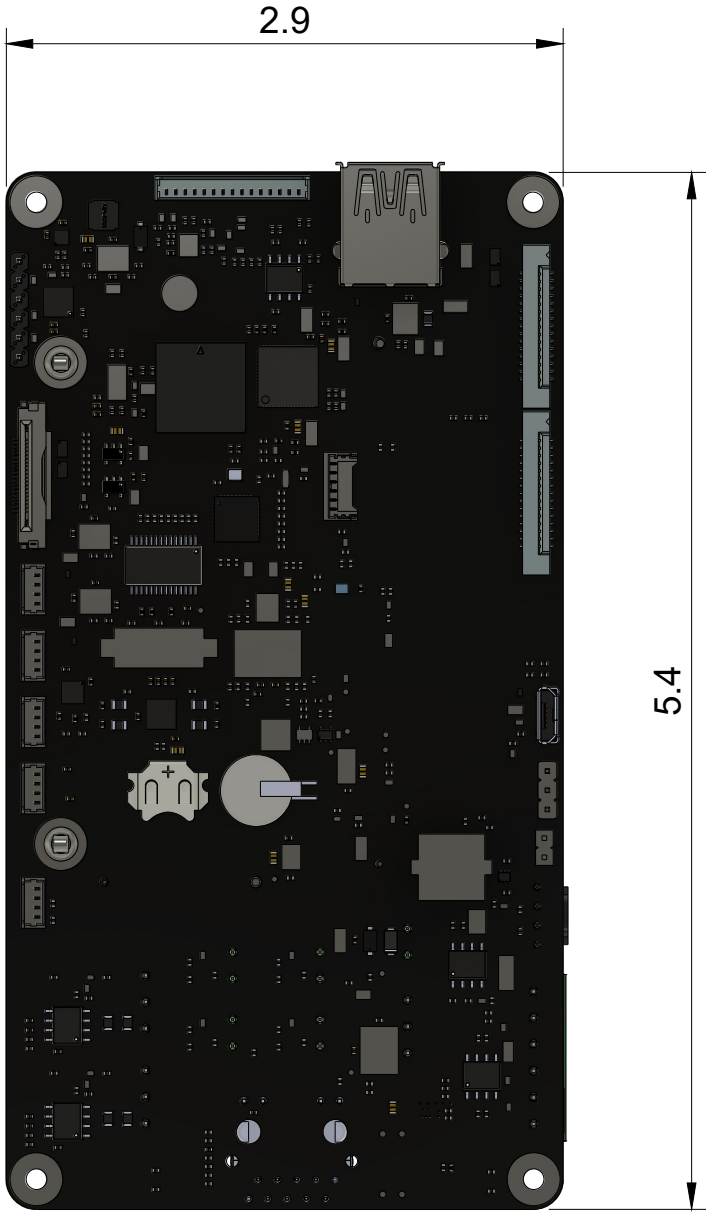

Scale 1:1 Units: Inch

Dept.	Technical reference	Created by BluBOX Security, Inc. 8/17/2024	Approved by	
		Document type	Document status	
		Title AIC-1 Core	DWG No.	
		Rev. 2	Date of issue	Sheet 1/3

Dept.	Technical reference	Created by BluBOX Security, Inc. 8/17/2024	Approved by	
		Document type	Document status	
		Title AIC-1 Core SOM Module	DWG No.	
		Rev. 2	Date of issue	Sheet 2/3

Dept.	Technical reference	Created by BluBOX Security, Inc. 8/17/2024	Approved by	
		Document type	Document status	
		Title AIC-1 Core SOM Module + Heatsink	DWG No.	
		Rev. 2	Date of issue	Sheet 3/3