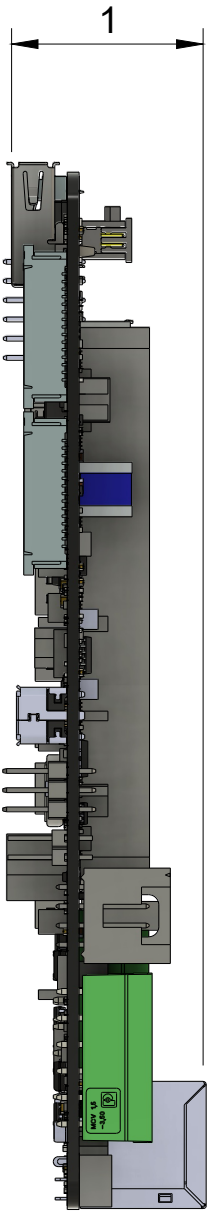

Scale 1:1 Units: Inch

Dept.	Technical reference	Created by BluBOX Security, Inc. 8/17/2024	Approved by	
		Document type	Document status	
		Title AIC-1 Core	DWG No.	
		Rev. 2	Date of issue	Sheet 1/3

Dept.	Technical reference	Created by BluBOX Security, Inc. 8/17/2024	Approved by	
		Document type	Document status	
		Title AIC-1 Core SOM Module	DWG No.	
		Rev. 2	Date of issue	Sheet 2/3

Dept.	Technical reference	Created by BluBOX Security, Inc. 8/17/2024	Approved by	
		Document type	Document status	
		Title AIC-1 Core SOM Module + Heatsink	DWG No.	
		Rev. 2	Date of issue	Sheet 3/3