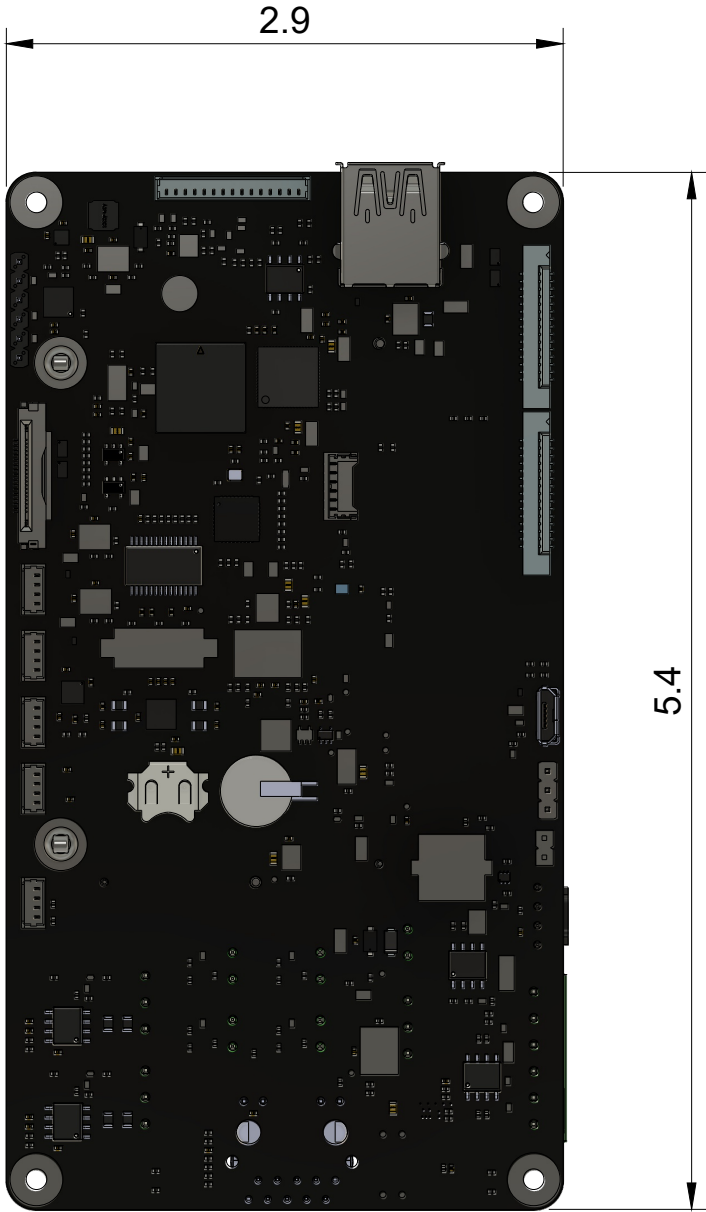

Scale 1:1 Units: Inch

Dept.	Technical reference	Created by BluBOX Security, Inc. 8/17/2024	Approved by	
		Document type	Document status	
		Title AIC-1 Core	DWG No.	
		Rev. 2	Date of issue	Sheet 1/3

Dept.	Technical reference	Created by BluBOX Security, Inc. 8/17/2024	Approved by	
		Document type	Document status	
		Title AIC-1 Core SOM Module	DWG No.	
		Rev. 2	Date of issue	Sheet 2/3

Dept.	Technical reference	Created by BluBOX Security, Inc. 8/17/2024	Approved by	
		Document type	Document status	
		Title AIC-1 Core SOM Module + Heatsink	DWG No.	
		Rev. 2	Date of issue	Sheet 3/3