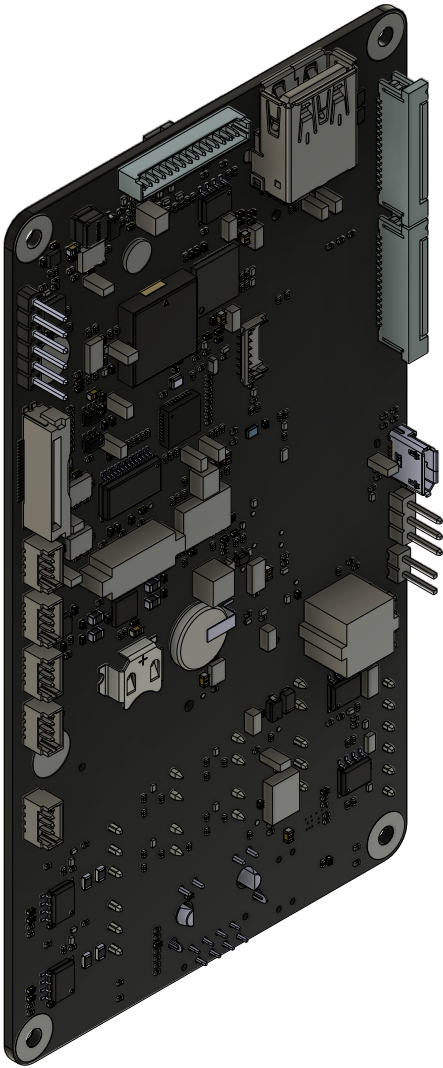

Scale 1:1 Units: Inch

Dept.	Technical reference	Created by BluBOX Security, Inc. 8/17/2024	Approved by	
		Document type	Document status	
		Title AIC-1 Core	DWG No.	
		Rev. 2	Date of issue	Sheet 1/3

Dept.	Technical reference	Created by BluBOX Security, Inc. 8/17/2024	Approved by	
		Document type	Document status	
		Title AIC-1 Core SOM Module	DWG No.	
		Rev. 2	Date of issue	Sheet 2/3

Dept.	Technical reference	Created by BluBOX Security, Inc. 8/17/2024	Approved by	
		Document type	Document status	
		Title AIC-1 Core SOM Module + Heatsink	DWG No.	
		Rev. 2	Date of issue	Sheet 3/3