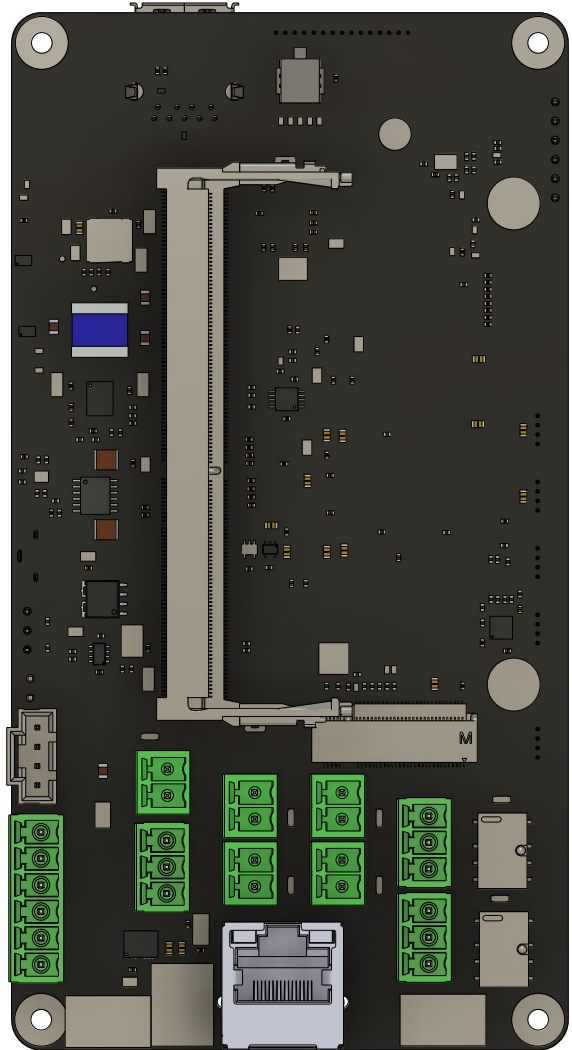

Scale 1:1 Units: Inch

Dept.	Technical reference	Created by BluBOX Security, Inc. 8/17/2024	Approved by	
		Document type	Document status	
		Title AIC-1 Core	DWG No.	
		Rev. 2	Date of issue	Sheet 1/3

Dept.	Technical reference	Created by BluBOX Security, Inc. 8/17/2024	Approved by	
		Document type	Document status	
		Title AIC-1 Core SOM Module	DWG No.	
		Rev. 2	Date of issue	Sheet 2/3

Dept.	Technical reference	Created by BluBOX Security, Inc. 8/17/2024	Approved by	
		Document type	Document status	
		Title AIC-1 Core SOM Module + Heatsink	DWG No.	
		Rev. 2	Date of issue	Sheet 3/3