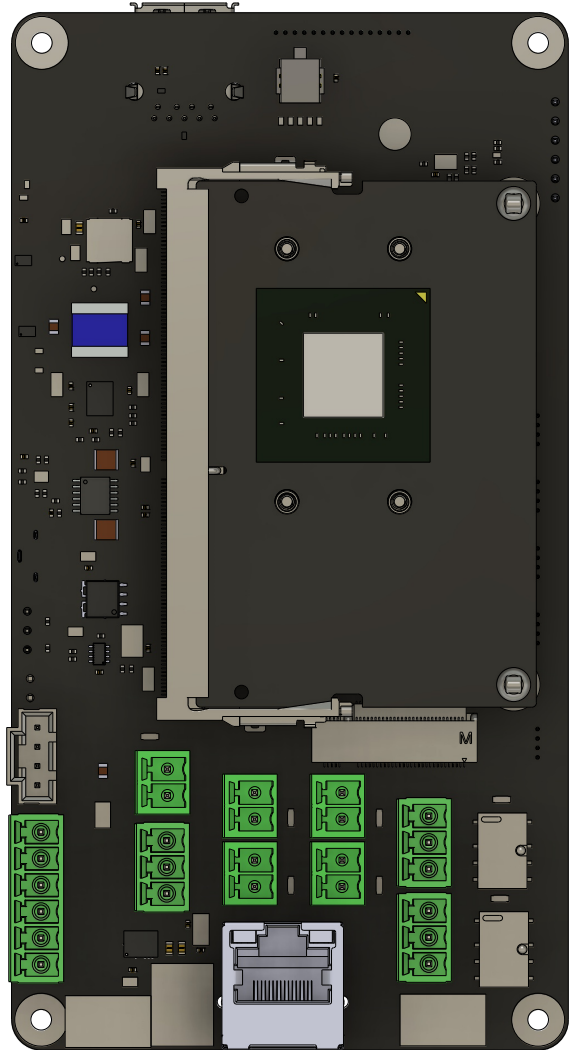

Scale 1:1 Units: Inch

Dept.	Technical reference	Created by BluBOX Security, Inc. 8/17/2024	Approved by	
		Document type	Document status	
		Title AIC-1 Core	DWG No.	
		Rev. 2	Date of issue	Sheet 1/3

Dept.	Technical reference	Created by BluBOX Security, Inc. 8/17/2024	Approved by	
		Document type	Document status	
		Title AIC-1 Core SOM Module	DWG No.	
		Rev. 2	Date of issue	Sheet 2/3

Dept.	Technical reference	Created by BluBOX Security, Inc. 8/17/2024	Approved by	
		Document type	Document status	
		Title AIC-1 Core SOM Module + Heatsink	DWG No.	
		Rev. 2	Date of issue	Sheet 3/3