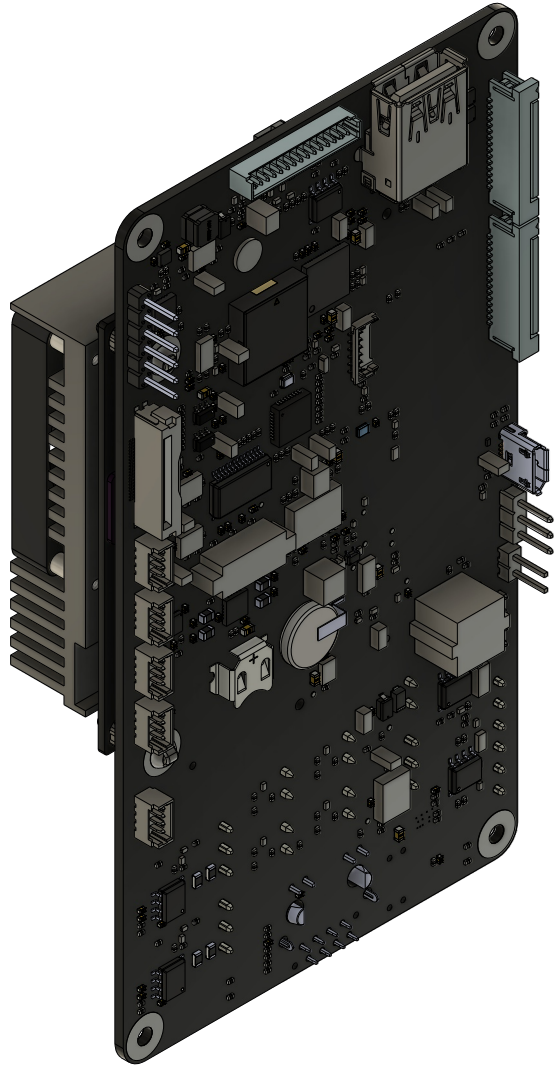

Scale 1:1 Units: Inch

Dept.	Technical reference	Created by BluBOX Security, Inc. 8/17/2024	Approved by	
		Document type	Document status	
		Title AIC-1 Core	DWG No.	
		Rev. 2	Date of issue	Sheet 1/3

Dept.	Technical reference	Created by BluBOX Security, Inc. 8/17/2024	Approved by	
		Document type	Document status	
		Title AIC-1 Core SOM Module	DWG No.	
		Rev. 2	Date of issue	Sheet 2/3

Dept.	Technical reference	Created by BluBOX Security, Inc. 8/17/2024	Approved by	
		Document type	Document status	
		Title AIC-1 Core SOM Module + Heatsink	DWG No.	
		Rev. 2	Date of issue	Sheet 3/3