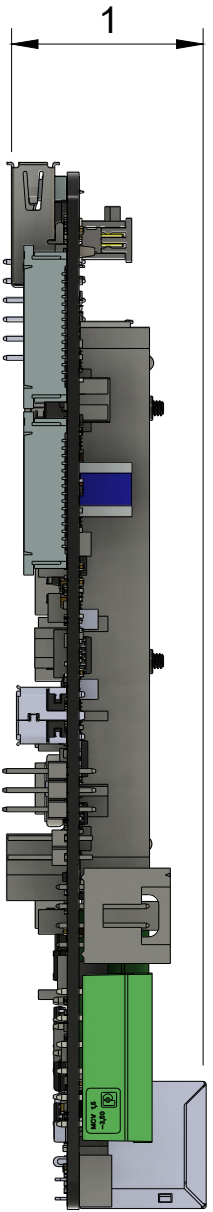

Scale 1:1 Units: Inch

Dept.	Technical reference	Created by BluBOX Security, Inc. 8/17/2024	Approved by	
		Document type	Document status	
		Title AIC-1 Core	DWG No.	
		Rev. 2	Date of issue	Sheet 1/3

Dept.	Technical reference	Created by BluBOX Security, Inc. 8/17/2024	Approved by	
		Document type	Document status	
		Title AIC-1 Core SOM Module	DWG No.	
		Rev. 2	Date of issue	Sheet 2/3

Dept.	Technical reference	Created by BluBOX Security, Inc. 8/17/2024	Approved by	
		Document type	Document status	
		Title AIC-1 Core SOM Module + Heatsink	DWG No.	
		Rev. 2	Date of issue	Sheet 3/3