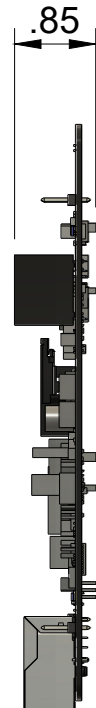

Scale 1:2 Units: Inch

Dept.	Technical reference	Created by BluBOX Security, Inc. 8/21/2024	Approved by	
		Document type	Document status	
		Title AIC-4	DWG No.	
		Rev. 2	Date of issue	Sheet 1/2

Scale 1:2 Units: Inch

Dept.	Technical reference	Created by BluBOX Security, Inc. 8/21/2024	Approved by	
		Document type	Document status	
		Title AIC-4	DWG No.	
		Rev. 2	Date of issue	Sheet 2/2