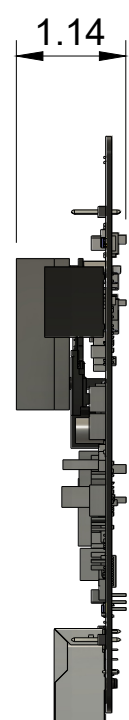

Scale 1:2 Units: Inch

Dept.	Technical reference	Created by BluBOX Security, Inc. 8/21/2024	Approved by	
		Document type	Document status	
		Title AIC-4	DWG No.	
		Rev. 2	Date of issue	Sheet 1/2

Scale 1:2 Units: Inch

Dept.	Technical reference	Created by BluBOX Security, Inc. 8/21/2024	Approved by	
		Document type	Document status	
		Title AIC-4	DWG No.	
		Rev. 2	Date of issue	Sheet 2/2