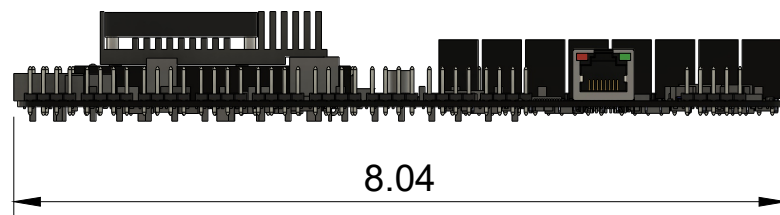

Scale 1:2 Units: Inch

Dept.	Technical reference	Created by BluBOX Security, Inc. 8/21/2024	Approved by	
		Document type	Document status	
		Title AIC-4	DWG No.	
		Rev. 2	Date of issue	Sheet 1/2

Scale 1:2 Units: Inch

Dept.	Technical reference	Created by BluBOX Security, Inc. 8/21/2024	Approved by	
		Document type	Document status	
		Title AIC-4	DWG No.	
		Rev. 2	Date of issue	Sheet 2/2