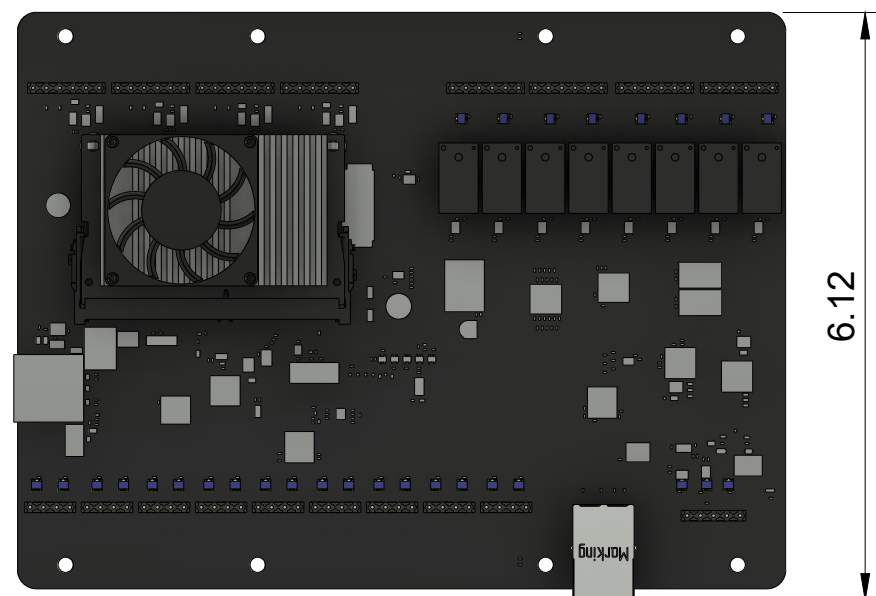

Scale 1:2 Units: Inch

Dept.	Technical reference	Created by BluBOX Security, Inc. 8/21/2024	Approved by	
		Document type	Document status	
		Title AIC-4	DWG No.	
		Rev. 2	Date of issue	Sheet 1/2

Scale 1:2 Units: Inch

Dept.	Technical reference	Created by BluBOX Security, Inc. 8/21/2024	Approved by	
		Document type	Document status	
		Title AIC-4	DWG No.	
		Rev. 2	Date of issue	Sheet 2/2