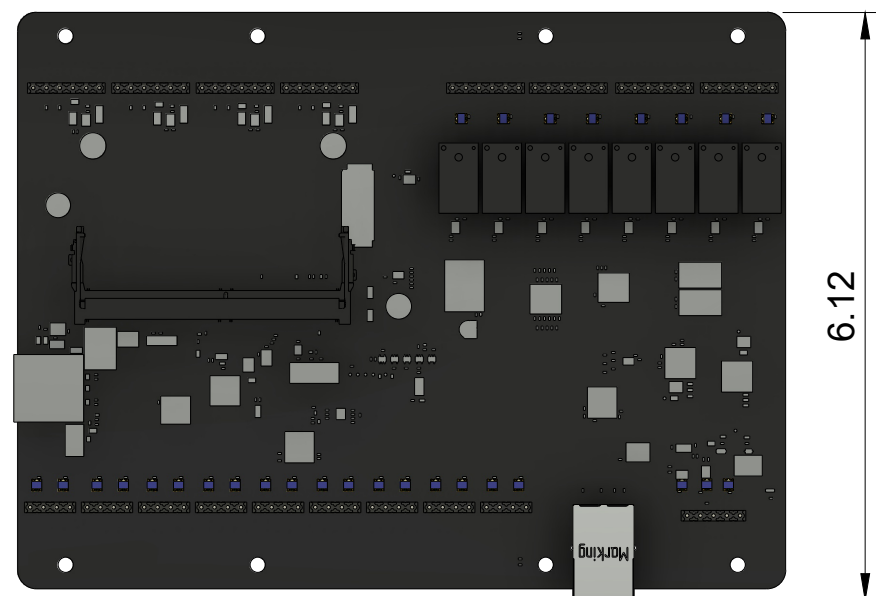

Scale 1:2 Units: Inch

Dept.	Technical reference	Created by BluBOX Security, Inc. 8/21/2024	Approved by	
		Document type	Document status	
		Title AIC-4	DWG No.	
		Rev. 2	Date of issue	Sheet 1/2

Scale 1:2 Units: Inch

Dept.	Technical reference	Created by BluBOX Security, Inc. 8/21/2024	Approved by	
		Document type	Document status	
		Title AIC-4	DWG No.	
		Rev. 2	Date of issue	Sheet 2/2